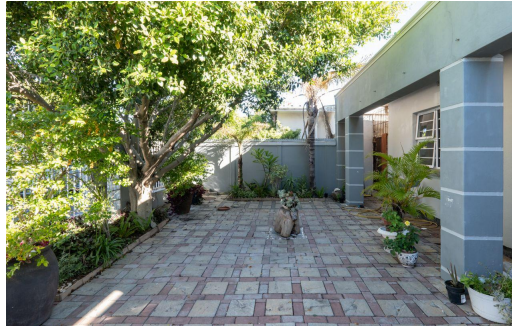

 6

 3

 2

R2,550,000

Freehold For Sale in Townsend Estate

FLOOR SIZE 495m²
LAND SIZE 496m²
BEDROOMS 6
BATHROOMS 3
KITCHENS 2
LOUNGES 1
DINING ROOMS 1
STUDIES -

GARAGES 2
PARKINGS 3
FLATLETS -
DOMESTIC ACCOM. 1
PETS ALLOWED Yes