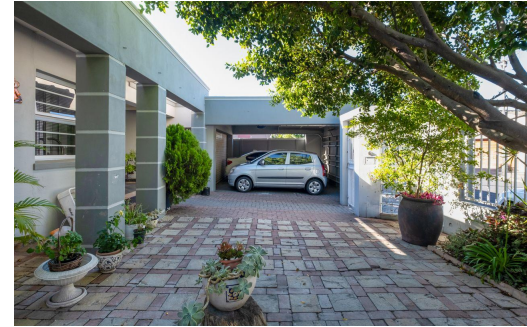

 6

 3

 2

R2,550,000

Freehold For Sale in Townsend Estate

FLOOR SIZE 495m²
LAND SIZE 496m²
BEDROOMS 6
BATHROOMS 3
KITCHENS 2
LOUNGES 1
DINING ROOMS 1
STUDIES -

GARAGES 2
PARKINGS 3
FLATLETS -
DOMESTIC ACCOM. 1
PETS ALLOWED Yes