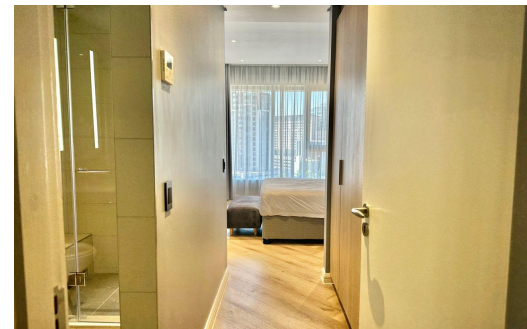

 3

 3.5

 -

R32,000 pm Apartment To Let in Benmore Gardens

| | | | |
|---------------------|-------------------|------------------------|-----|
| FLOOR SIZE | 140m ² | GARAGES | - |
| LAND SIZE | 140m ² | CARPORTS | 2 |
| BEDROOMS | 3 | FLATLETS | - |
| BATHROOMS | 3.5 | DOMESTIC ACCOM. | - |
| KITCHENS | 1 | POOL | Yes |
| LOUNGES | 1 | | |
| DINING ROOMS | 1 | | |
| STUDIES | - | | |
| FURNISHED | Yes | | |