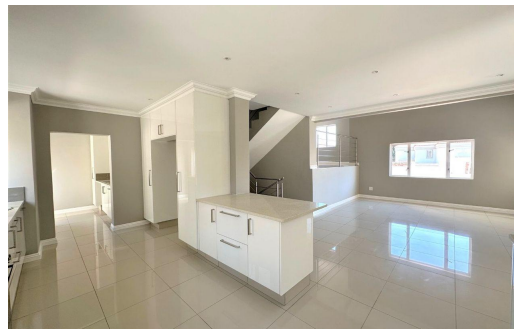

 7

5

 2

R7,500,000

Cluster For Sale in Hyde Park

FLOOR SIZE	525m ²	GARAGES	2
LAND SIZE	525m ²	CARPORTS	-
BEDROOMS	7	FLATLETS	1
BATHROOMS	5	DOMESTIC ACCOM.	-
KITCHENS	1	POOL	Yes
LOUNGES	2	PETS ALLOWED	Yes
DINING ROOMS	1		
STUDIES	1		