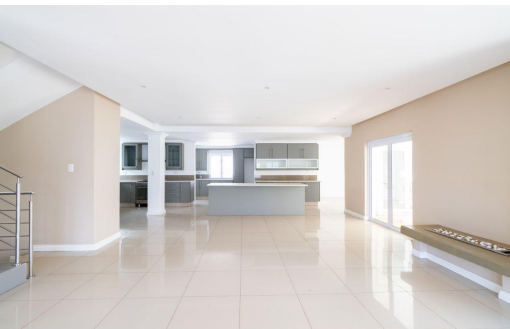

 4

5

 4

R6,900,000

Cluster For Sale in Hyde Park

FLOOR SIZE	479m ²	GARAGES	4
LAND SIZE	479m ²	CARPORTS	-
BEDROOMS	4	FLATLETS	1
BATHROOMS	5	DOMESTIC ACCOM.	-
KITCHENS	2	PETS ALLOWED	Yes
LOUNGES	2		
DINING ROOMS	2		
STUDIES	1		