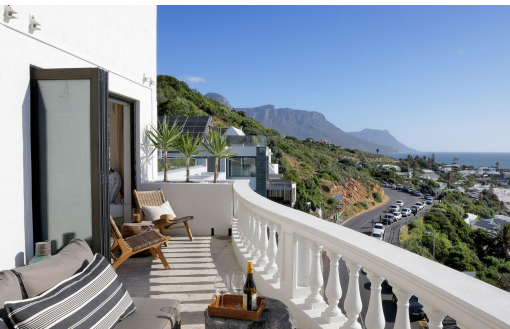

R12,850,000

Apartment For Sale in Clifton

FLOOR SIZE	127m²	GARAGES	-
BEDROOMS	2	PARKINGS	-
BATHROOMS	2.5	FLATLETS	-
KITCHENS	1	DOMESTIC ACCOM.	-
LOUNGES	1	PETS ALLOWED	Yes
DINING ROOMS	1		
STUDIES	-		

RATES R4,419.85 pm (Estimated)

Saadiq Effendi
0828091826
saadiq@lionleadrealestate.co.za