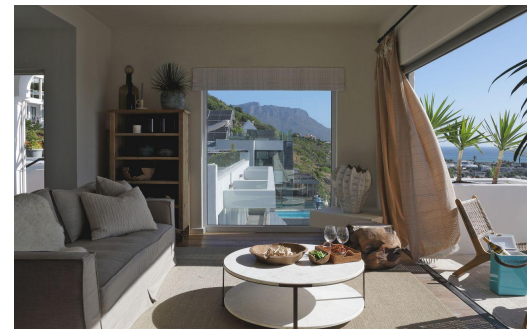

R12,850,000

Apartment For Sale in Clifton

FLOOR SIZE	127m²	GARAGES	-
BEDROOMS	2	PARKINGS	-
BATHROOMS	2.5	FLATLETS	-
KITCHENS	1	DOMESTIC ACCOM.	-
LOUNGES	1	PETS ALLOWED	Yes
DINING ROOMS	1		
STUDIES	-		

RATES R4,419.85 pm (Estimated)

Saadiq Effendi
0828091826
saadiq@lionleadrealestate.co.za