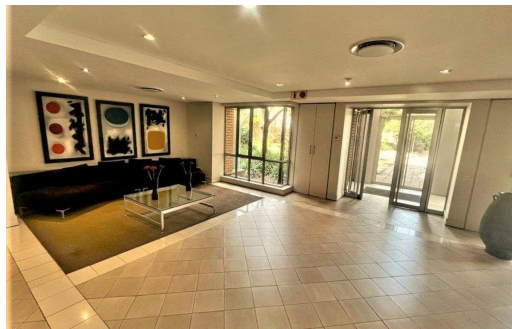

557

R140 per m²

129m² Office To Let in Houghton Estate

LAND SIZE	3,638m ²	COVERED PARKINGS	550
FLOOR SIZE	129m ²	BASEMENT PARKINGS	7
TITLE	Leasehold	POWER (3 PHASE)	Yes
ZONING	Commercial		
SECURITY	Yes		
AIR CONDITIONING	Yes		