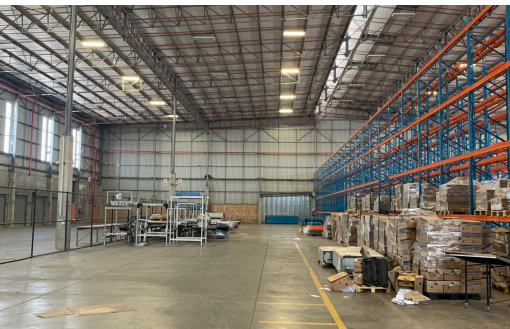

64

-

R488,233 pm

6,180m² Warehouse To Let in Elandsfontein

FLOOR SIZE 6,180m²
TITLE Leasehold
ZONING Industrial
SECURITY Yes
AIR CONDITIONING Yes

OPEN PARKINGS 64
POWER (3 PHASE) Yes

Dean Warricker
 0791297983
 dean@5thavenue.co.za