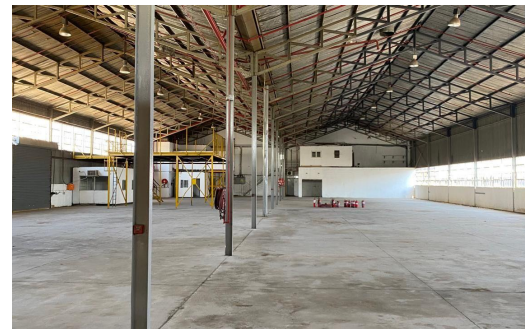

10

-

R171,704 pm

3,301m² Warehouse To Let in Isando

FLOOR SIZE	3,301m ²	OPEN PARKINGS	10
TITLE	Leasehold	POWER (3 PHASE)	Yes
ZONING	Industrial	POWER (AMPS)	200A

Dean Warricker
0791297983
dean@5thavenue.co.za