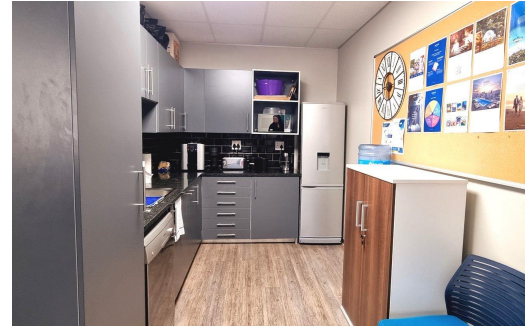

1

12

R9,500,000

358m² Office For Sale in Lyme Park

FLOOR SIZE 358m²
TITLE Sectional Title
ZONING Commercial
SECURITY Yes
AIR CONDITIONING Yes

OPEN PARKINGS 1
BASEMENT PARKINGS 12

Candice Burnett
 0832287981
 candice@5thavenue.co.za