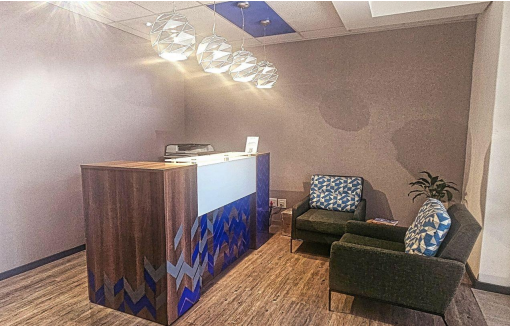

1

12

R9,500,000

358m² Office For Sale in Lyme Park

FLOOR SIZE 358m²
TITLE Sectional Title
ZONING Commercial
SECURITY Yes
AIR CONDITIONING Yes

OPEN PARKINGS 1
BASEMENT PARKINGS 12

Candice Burnett
 0832287981
 candice@5thavenue.co.za