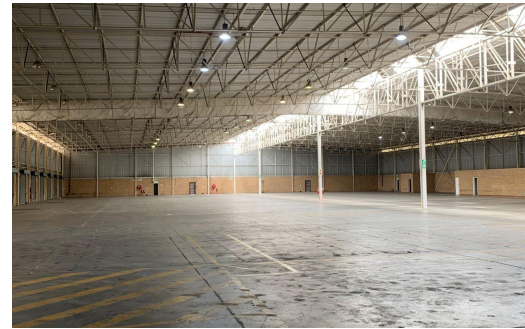

40

-

R75 per m²

7,263m² Warehouse To Let in Longmeadow

FLOOR SIZE 7,263m²
TITLE Leasehold
ZONING Industrial
SECURITY Yes
AIR CONDITIONING Yes

OPEN PARKINGS 40
POWER (3 PHASE) Yes
POWER (AMPS) 300A

Dean Warricker
 0791297983
dean@5thavenue.co.za