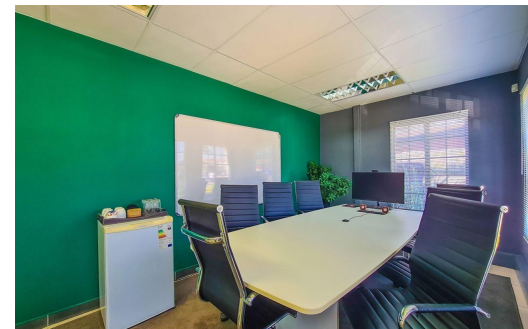

5

4

R147 per m²

150m² Office To Let in Ruimsig

LAND SIZE	10,000m ²	OPEN PARKINGS	5
FLOOR SIZE	150m ²	COVERED PARKINGS	3
TITLE	Sectional Title	BASEMENT PARKINGS	1
ZONING	Commercial		
SECURITY	Yes		
AIR CONDITIONING	Yes		