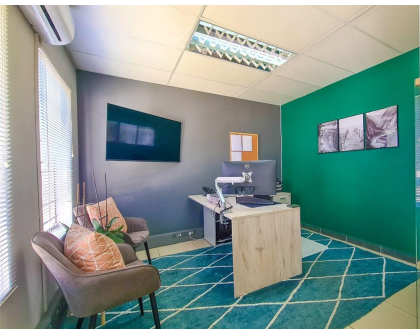

5

4

R147 per m²

150m² Office To Let in Ruimsig

LAND SIZE	10,000m ²	OPEN PARKINGS	5
FLOOR SIZE	150m ²	COVERED PARKINGS	3
TITLE	Sectional Title	BASEMENT PARKINGS	1
ZONING	Commercial		
SECURITY	Yes		
AIR CONDITIONING	Yes		