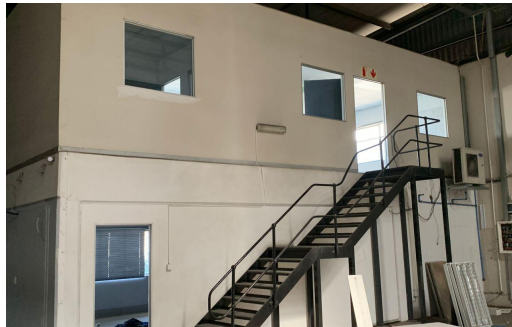

6

-

R72 per m²

2,020m² Warehouse To Let in Elandsfontein

FLOOR SIZE	2,020m ²	OPEN PARKINGS	6
TITLE	Leasehold	POWER (AMPS)	100A
ZONING	Industrial		
SECURITY	Yes		
AIR CONDITIONING	Yes		

Dean Warricker
0791297983
dean@5thavenue.co.za