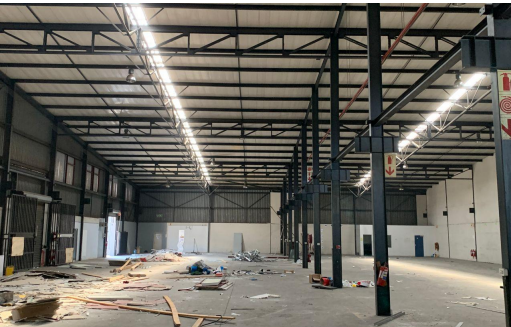

6

-

R72 per m²

2,020m² Warehouse To Let in Elandsfontein

FLOOR SIZE	2,020m ²	OPEN PARKINGS	6
TITLE	Leasehold	POWER (AMPS)	100A
ZONING	Industrial		
SECURITY	Yes		
AIR CONDITIONING	Yes		

Dean Warricker
0791297983
dean@5thavenue.co.za