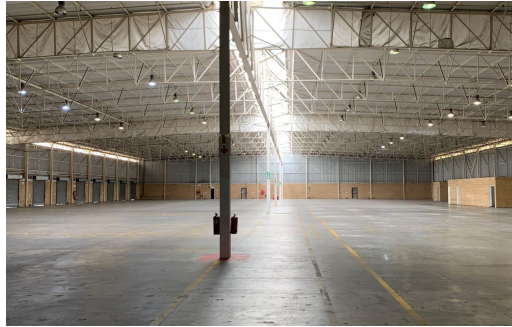

50

-

R75 per m²

7,263m² Warehouse To Let in Longmeadow

FLOOR SIZE 7,263m²
TITLE Leasehold
ZONING Industrial
SECURITY Yes
AIR CONDITIONING Yes

OPEN PARKINGS 50
POWER (AMPS) 300A

Dean Warricker
 0791297983
dean@5thavenue.co.za