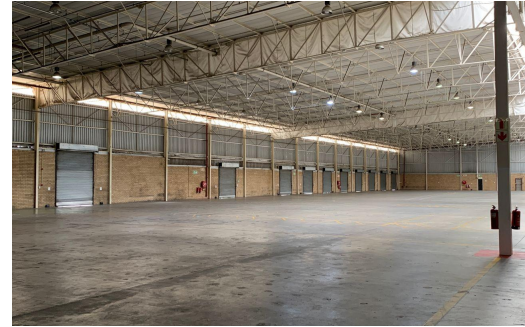

50

-

R75 per m²

7,263m² Warehouse To Let in Longmeadow

FLOOR SIZE 7,263m²
TITLE Leasehold
ZONING Industrial
SECURITY Yes
AIR CONDITIONING Yes

OPEN PARKINGS 50
POWER (AMPS) 300A

Dean Warricker
 0791297983
dean@5thavenue.co.za