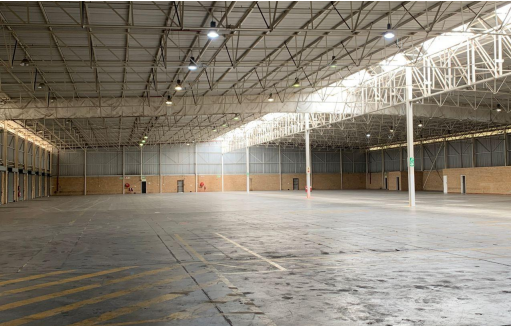

50

-

R75 per m²

7,263m² Warehouse To Let in Longmeadow

FLOOR SIZE 7,263m²
TITLE Leasehold
ZONING Industrial
SECURITY Yes
AIR CONDITIONING Yes

OPEN PARKINGS 50
POWER (AMPS) 300A

Dean Warricker
 0791297983
dean@5thavenue.co.za