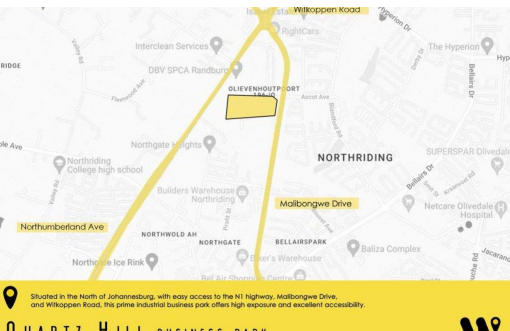

46m<sup>2</sup>  
Warehouse

Malbongwe Drive,  
North Riding

## 2,046m<sup>2</sup> Warehouse To Let in North Riding

<b>LAND SIZE</b>	25,872m <sup>2</sup>
<b>FLOOR SIZE</b>	2,046m <sup>2</sup>
<b>TITLE</b>	Freehold
<b>ZONING</b>	Industrial
<b>SECURITY</b>	Yes

Julian Orford  
0823303760  
julian@5thavenue.co.za