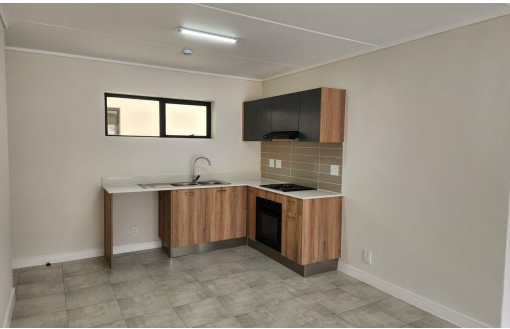

 2
 2
 -

R12,000 pm

Apartment To Let in Greenbay Eco Estate

FLOOR SIZE 66m²
BEDROOMS 2
BATHROOMS 2
KITCHENS 1
LOUNGES 1

PARKINGS 2
POOL Yes
PETS ALLOWED Yes

Natasha Janssen
083 969 1276
n.janssen@igrow.co.za