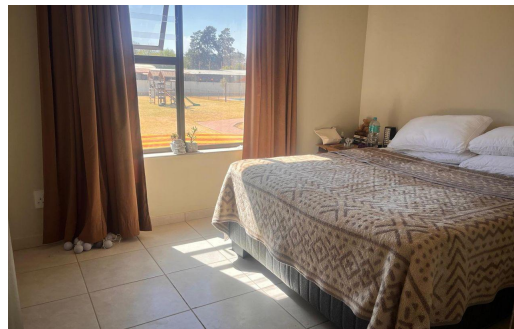

R820,000

Apartment For Sale in Norton Park

FLOOR SIZE	61m²	GARAGES	-
LAND SIZE	16,007m²	PARKINGS	1
BEDROOMS	2	FLATLETS	-
BATHROOMS	1	DOMESTIC ACCOM.	-
KITCHENS	1	POOL	Yes
LOUNGES	1		
DINING ROOMS	1		
STUDIES	-		

RATES R561 pm (Estimated)
LEVY R1,510 pm

Liezel Williams - Profile
0836037620
liezel.williams@igrow.co.za