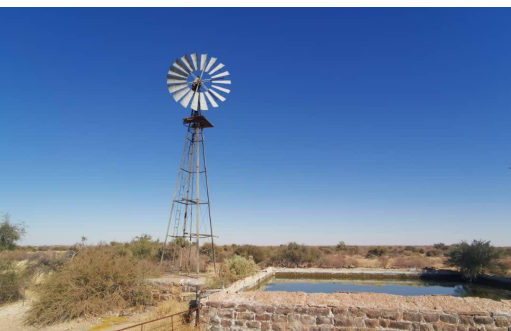

5

2

3

**NAD7,945,000**

Farm For Sale in Keetmanshoop Central

<b>LAND SIZE</b>	62,610,000m <sup>2</sup>	<b>GARAGES</b>	3
<b>BEDROOMS</b>	5	<b>PARKINGS</b>	4
<b>BATHROOMS</b>	2	<b>FLATLETS</b>	1
<b>KITCHENS</b>	1	<b>DOMESTIC ACCOM.</b>	1
<b>LOUNGES</b>	1	<b>POOL</b>	Yes
<b>DINING ROOMS</b>	1	<b>PETS ALLOWED</b>	Yes
<b>STUDIES</b>	1		