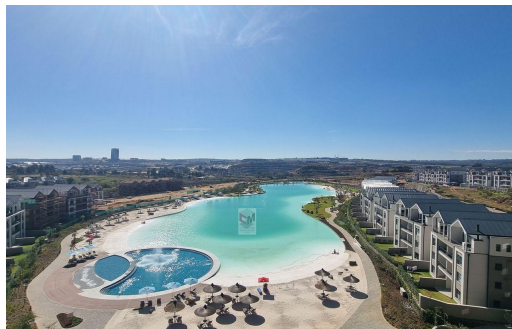

 1
 1
 -

R8,750 pm

Apartment To Let in Waterfall

FLOOR SIZE	51m ²	GARAGES	-
BEDROOMS	1	PARKINGS	1
BATHROOMS	1	FLATLETS	-
KITCHENS	1	DOMESTIC ACCOM.	-
LOUNGES	1	POOL	Yes
DINING ROOMS	-	PETS ALLOWED	Yes
STUDIES	0.5		