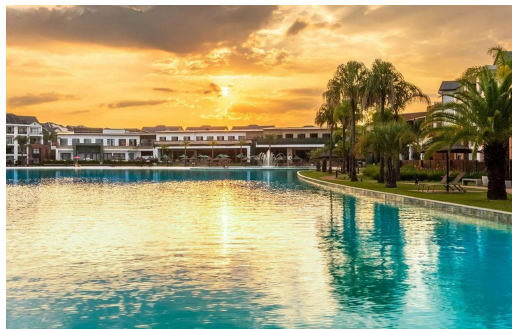

2

2

-

R10,500 pm

Apartment To Let in Willow Park Manor

FLOOR SIZE 114m²
BEDROOMS 2
BATHROOMS 2
KITCHENS 1
LOUNGES 1
DINING ROOMS 0.5
STUDIES 0.5

GARAGES -
PARKINGS 2
FLATLETS -
DOMESTIC ACCOM. -
POOL Yes
PETS ALLOWED Yes