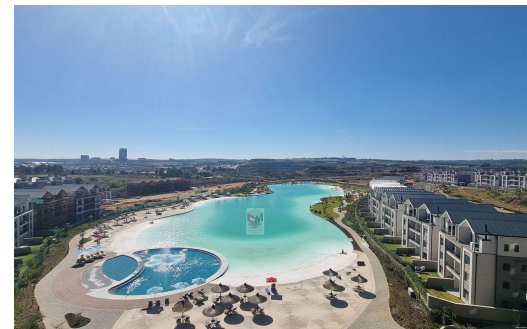

2

2

-

R15,500 pm

Apartment To Let in Waterfall

FLOOR SIZE	115m ²	GARAGES	-
BEDROOMS	2	PARKINGS	2
BATHROOMS	2	FLATLETS	-
KITCHENS	1	DOMESTIC ACCOM.	-
LOUNGES	1	POOL	Yes
DINING ROOMS	0.5	PETS ALLOWED	Yes
STUDIES	0.5		