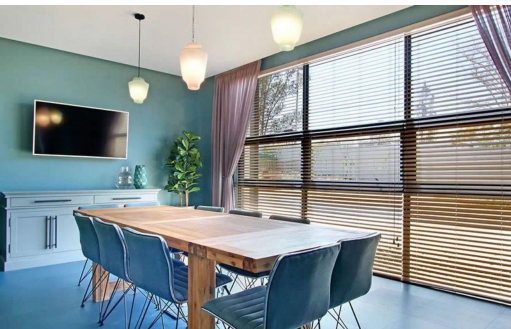

R15,000 pm

Apartment To Let in Carlswald North Estate

FLOOR SIZE	116m²
BEDROOMS	3
BATHROOMS	2
KITCHENS	1
LOUNGES	1
DINING ROOMS	0.5
STUDIES	0.5

GARAGES	-
PARKINGS	2
FLATLETS	-
DOMESTIC ACCOM.	-
POOL	Yes
PETS ALLOWED	Yes

Rina K

076 272 7938

serina@cornerstonemgt.co.za