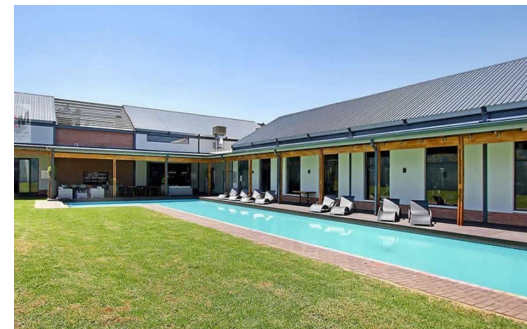

 3

 2

 -

**R15,000 pm**

**Apartment To Let in Carlswald North Estate**

<b>FLOOR SIZE</b>	116m <sup>2</sup>
<b>BEDROOMS</b>	3
<b>BATHROOMS</b>	2
<b>KITCHENS</b>	1
<b>LOUNGES</b>	1
<b>DINING ROOMS</b>	0.5
<b>STUDIES</b>	0.5