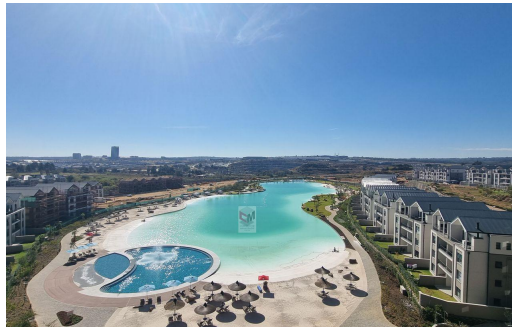

2

2

-

R2,200,000

Apartment For Sale in Waterfall

FLOOR SIZE	115m ²	GARAGES	-
BEDROOMS	2	CARPORTS	2
BATHROOMS	2	FLATLETS	-
KITCHENS	1	DOMESTIC ACCOM.	-
LOUNGES	1	POOL	Yes
DINING ROOMS	0.5	PETS ALLOWED	Yes
STUDIES	0.5		