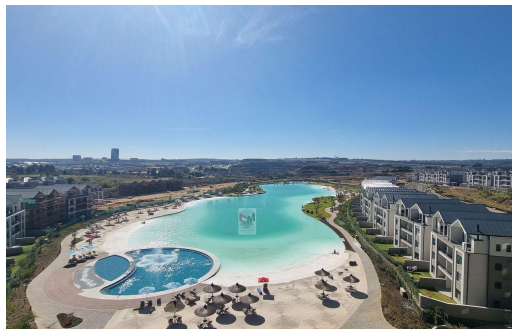

 1
 1
 -

R8,750 pm

Apartment To Let in Waterfall

| | | | |
|---------------------|------------------|------------------------|-----|
| FLOOR SIZE | 51m ² | GARAGES | - |
| BEDROOMS | 1 | PARKINGS | 1 |
| BATHROOMS | 1 | FLATLETS | - |
| KITCHENS | 1 | DOMESTIC ACCOM. | - |
| LOUNGES | 1 | POOL | Yes |
| DINING ROOMS | - | PETS ALLOWED | Yes |
| STUDIES | - | | |