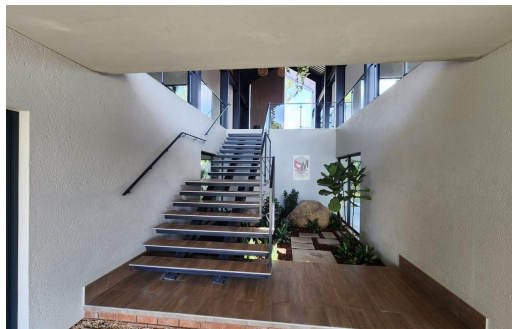

R19,000 pm

Simplex To Let in Carlswald

FLOOR SIZE	134m²	GARAGES	-
BEDROOMS	2	PARKINGS	2
BATHROOMS	2	FLATLETS	-
KITCHENS	1	DOMESTIC ACCOM.	-
LOUNGES	1	POOL	Yes
DINING ROOMS	0.5	PETS ALLOWED	Yes
STUDIES	0.5		

Rina K
076 272 7938
serina@cornerstonemgt.co.za