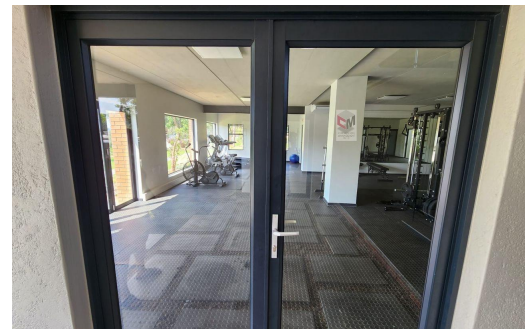

R19,000 pm

Simplex To Let in Carlswald

FLOOR SIZE	134m²	GARAGES	-
BEDROOMS	2	PARKINGS	2
BATHROOMS	2	FLATLETS	-
KITCHENS	1	DOMESTIC ACCOM.	-
LOUNGES	1	POOL	Yes
DINING ROOMS	0.5	PETS ALLOWED	Yes
STUDIES	0.5		

Rina K
076 272 7938
serina@cornerstonemgt.co.za