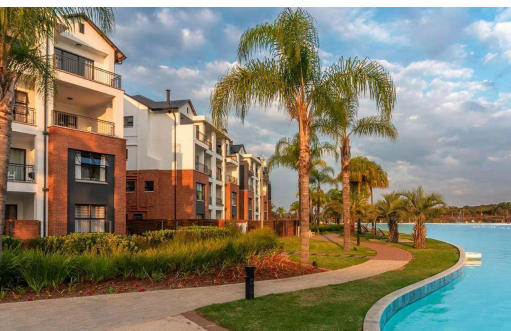

R1,185,000

Apartment For Sale in Willow Park Manor

FLOOR SIZE	74m²	GARAGES	-
LAND SIZE	-	PARKINGS	2
BEDROOMS	2	FLATLETS	-
BATHROOMS	2	DOMESTIC ACCOM.	-
KITCHENS	1	POOL	Yes
LOUNGES	1	PETS ALLOWED	Yes
DINING ROOMS	-		
STUDIES	0.5		

RATES R682 pm (Estimated)
LEVY R1,293 pm

Rina K
076 272 7938

serina@cornerstonemgt.co.za