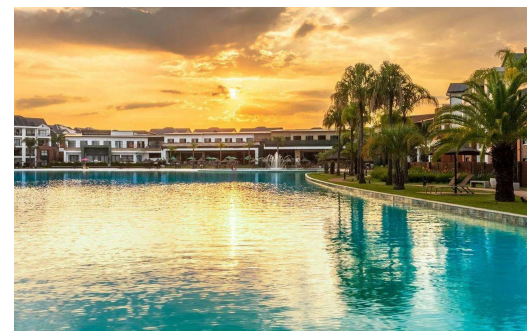

R1,185,000

Apartment For Sale in Willow Park Manor

FLOOR SIZE	74m²	GARAGES	-
LAND SIZE	-	PARKINGS	2
BEDROOMS	2	FLATLETS	-
BATHROOMS	2	DOMESTIC ACCOM.	-
KITCHENS	1	POOL	Yes
LOUNGES	1	PETS ALLOWED	Yes
DINING ROOMS	-		
STUDIES	0.5		

RATES R682 pm (Estimated)
LEVY R1,293 pm

Rina K
076 272 7938

serina@cornerstonemgt.co.za