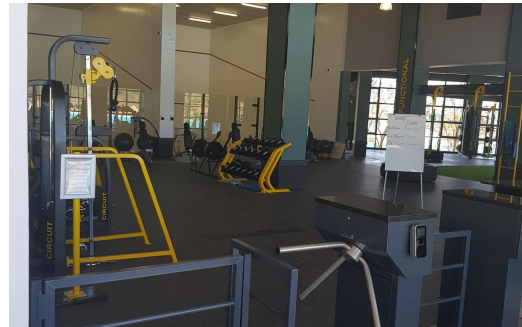

2

2

**R8,500 pm**

**Apartment To Let in Willow Park Manor**

**FLOOR SIZE** 106m<sup>2</sup>  
**LAND SIZE** -  
**BEDROOMS** 2  
**BATHROOMS** 2  
**KITCHENS** 1  
**LOUNGES** 1  
**DINING ROOMS** -  
**STUDIES** -