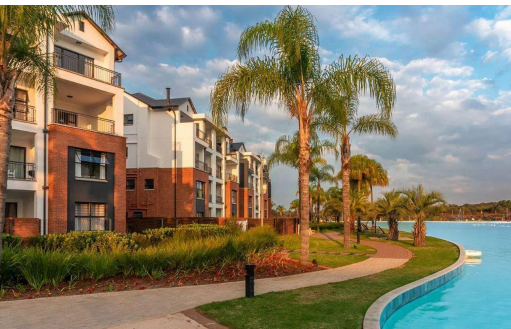

1

1

-

R6,500 pm

Apartment To Let in Willow Park Manor

FLOOR SIZE	40m ²	GARAGES	-
LAND SIZE	-	PARKINGS	1
BEDROOMS	1	FLATLETS	-
BATHROOMS	1	DOMESTIC ACCOM.	-
KITCHENS	1	POOL	Yes
LOUNGES	1		
DINING ROOMS	-		
STUDIES	-		