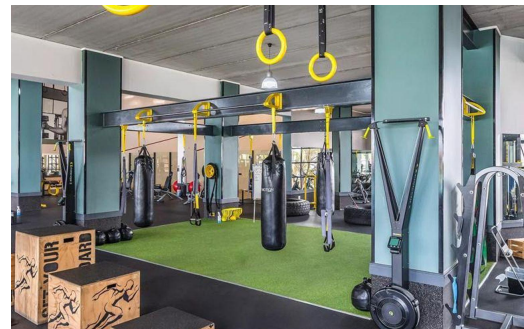

1

1

-

R6,500 pm

Apartment To Let in Willow Park Manor

FLOOR SIZE	40m ²	GARAGES	-
LAND SIZE	-	PARKINGS	1
BEDROOMS	1	FLATLETS	-
BATHROOMS	1	DOMESTIC ACCOM.	-
KITCHENS	1	POOL	Yes
LOUNGES	1		
DINING ROOMS	-		
STUDIES	-		