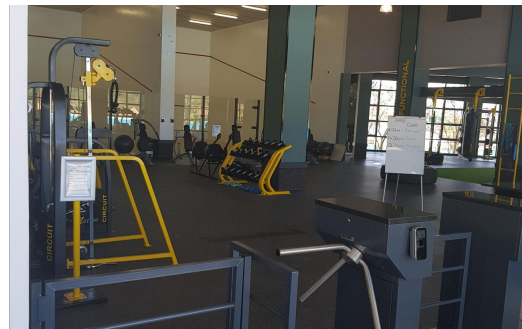

1

1

R900,000

Apartment For Sale in Willow Park Manor

FLOOR SIZE	61m ²	GARAGES	-
LAND SIZE	-	PARKINGS	1
BEDROOMS	1	FLATLETS	-
BATHROOMS	1	DOMESTIC ACCOM.	-
KITCHENS	1	POOL	Yes
LOUNGES	1		
DINING ROOMS	-		
STUDIES	0.5		