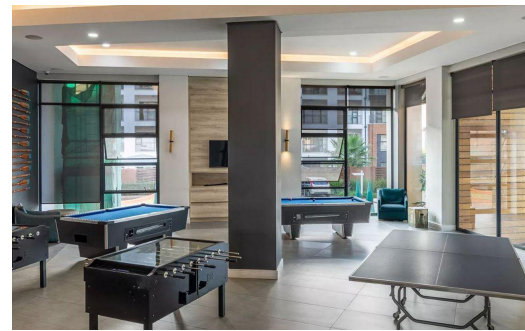

3

2

R12,500 pm

Apartment To Let in Willow Park Manor

FLOOR SIZE	109m ²
LAND SIZE	-
BEDROOMS	3
BATHROOMS	2
KITCHENS	1
LOUNGES	1
DINING ROOMS	0.5
STUDIES	0.5

GARAGES	-
PARKINGS	2
FLATLETS	-
DOMESTIC ACCOM.	-
POOL	Yes