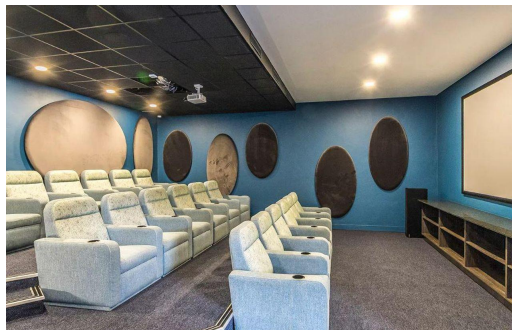

3

2

R12,500 pm

Apartment To Let in Willow Park Manor

FLOOR SIZE	109m ²
LAND SIZE	-
BEDROOMS	3
BATHROOMS	2
KITCHENS	1
LOUNGES	1
DINING ROOMS	0.5
STUDIES	0.5

GARAGES	-
PARKINGS	2
FLATLETS	-
DOMESTIC ACCOM.	-
POOL	Yes