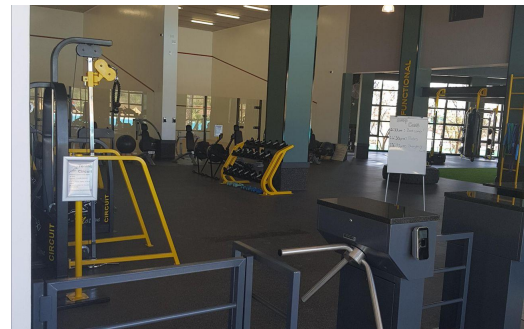

3

2

R1,750,000

Apartment For Sale in Willow Park Manor

FLOOR SIZE	114m ²	GARAGES	-
LAND SIZE	-	PARKINGS	2
BEDROOMS	3	FLATLETS	-
BATHROOMS	2	DOMESTIC ACCOM.	-
KITCHENS	1	POOL	Yes
LOUNGES	1		
DINING ROOMS	-		
STUDIES	-		