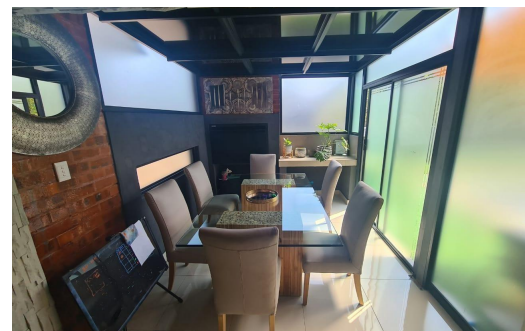

 3

 2

 2

R2,000,000

Townhouse For Sale in Montana

FLOOR SIZE	143m ²	GARAGES	2
LAND SIZE	1m ²	PARKINGS	-
BEDROOMS	3	FLATLETS	-
BATHROOMS	2	DOMESTIC ACCOM.	-
KITCHENS	1	POOL	Yes
LOUNGES	1	PETS ALLOWED	Yes
DINING ROOMS	1		
STUDIES	-		