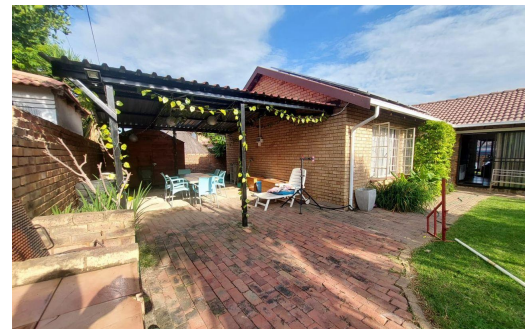

3
2
-

R1,399,000

Freestanding For Sale in Annlin

FLOOR SIZE	220m ²	GARAGES	-
LAND SIZE	504m ²	PARKINGS	2
BEDROOMS	3	FLATLETS	-
BATHROOMS	2	DOMESTIC ACCOM.	1
KITCHENS	1	PETS ALLOWED	Yes
LOUNGES	1		
DINING ROOMS	1		
STUDIES	1		