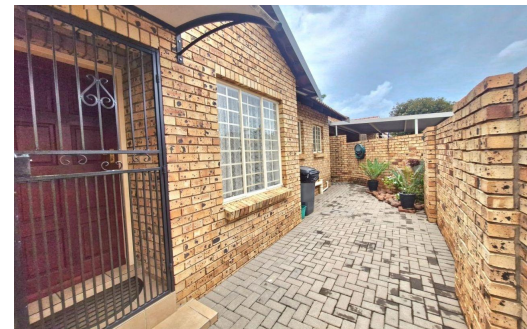

2

2

2

R1,499,000

Townhouse For Sale in Annlin

FLOOR SIZE	123m ²	GARAGES	2
LAND SIZE	426m ²	PARKINGS	2
BEDROOMS	2	FLATLETS	-
BATHROOMS	2	DOMESTIC ACCOM.	-
KITCHENS	1	POOL	Yes
LOUNGES	1	PETS ALLOWED	Yes
DINING ROOMS	1		
STUDIES	-		