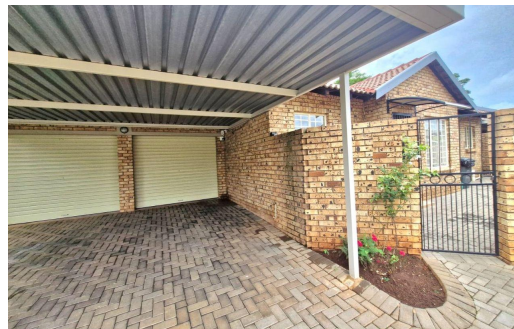

2

2

2

R1,499,000

Townhouse For Sale in Annlin

FLOOR SIZE	123m ²	GARAGES	2
LAND SIZE	426m ²	PARKINGS	2
BEDROOMS	2	FLATLETS	-
BATHROOMS	2	DOMESTIC ACCOM.	-
KITCHENS	1	POOL	Yes
LOUNGES	1	PETS ALLOWED	Yes
DINING ROOMS	1		
STUDIES	-		