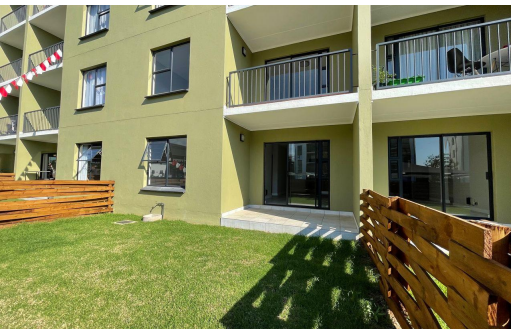

2

1

-

**R845,000**

**Simplex For Sale in Greencreek Lifestlye Estate**

<b>FLOOR SIZE</b>	58m <sup>2</sup>	<b>GARAGES</b>	-
<b>LAND SIZE</b>	58m <sup>2</sup>	<b>PARKINGS</b>	2
<b>BEDROOMS</b>	2	<b>FLATLETS</b>	-
<b>BATHROOMS</b>	1	<b>DOMESTIC ACCOM.</b>	-
<b>KITCHENS</b>	1		
<b>LOUNGES</b>	1		
<b>DINING ROOMS</b>	-		
<b>STUDIES</b>	-		