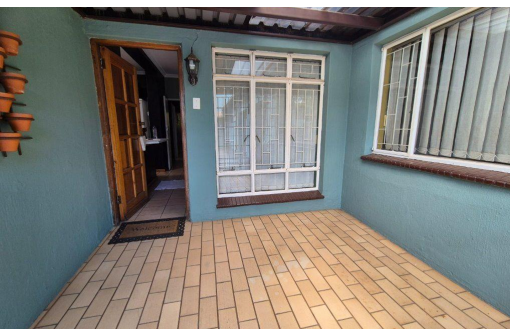

R1,599,000

Gated Estate For Sale in Florauna

FLOOR SIZE	254m²	GARAGES	2
LAND SIZE	3,965m²	PARKINGS	4
BEDROOMS	4	FLATLETS	-
BATHROOMS	2	DOMESTIC ACCOM.	-
KITCHENS	1	POOL	Yes
LOUNGES	2	PETS ALLOWED	Yes
DINING ROOMS	1		
STUDIES	1		

RATES R571 pm (Estimated)
LEVY R1,700 pm

Sanet Oosthuizen
0721586115
sanetl@propertylegends.co.za