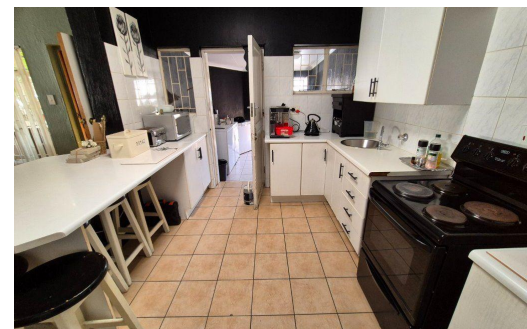

R1,599,000

Gated Estate For Sale in Florauna

FLOOR SIZE	254m²	GARAGES	2
LAND SIZE	3,965m²	PARKINGS	4
BEDROOMS	4	FLATLETS	-
BATHROOMS	2	DOMESTIC ACCOM.	-
KITCHENS	1	POOL	Yes
LOUNGES	2	PETS ALLOWED	Yes
DINING ROOMS	1		
STUDIES	1		

RATES R571 pm (Estimated)
LEVY R1,700 pm

Sanet Oosthuizen
0721586115
sanetl@propertylegends.co.za