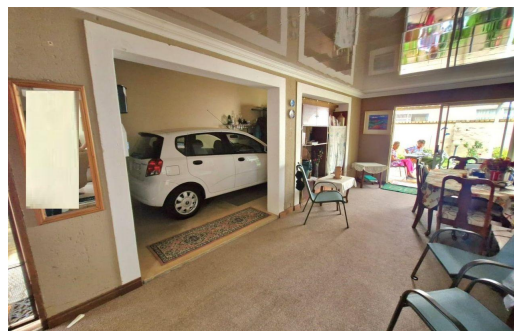

2

2

1

R1,200,000

Retirement Unit For Sale in Annlin

BEDROOMS	2	GARAGES	1
BATHROOMS	2	PARKINGS	2
KITCHENS	1	FLATLETS	-
LOUNGES	1	DOMESTIC ACCOM.	-
DINING ROOMS	1		
STUDIES	-		

RATES R701 pm (Estimated)
LEVY R2,467 pm