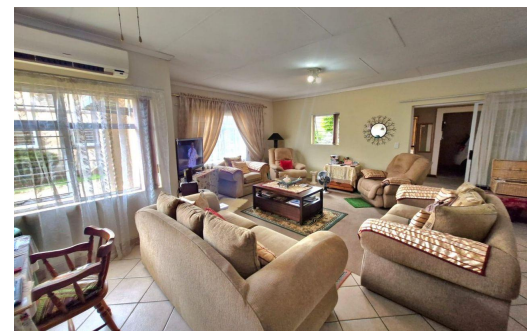

2

2

1

R1,270,000

Townhouse For Sale in Annlin

BEDROOMS	2	GARAGES	1
BATHROOMS	2	PARKINGS	2
KITCHENS	1	FLATLETS	-
LOUNGES	1	DOMESTIC ACCOM.	-
DINING ROOMS	1		
STUDIES	-		

RATES R701 pm (Estimated)
LEVY R2,467 pm