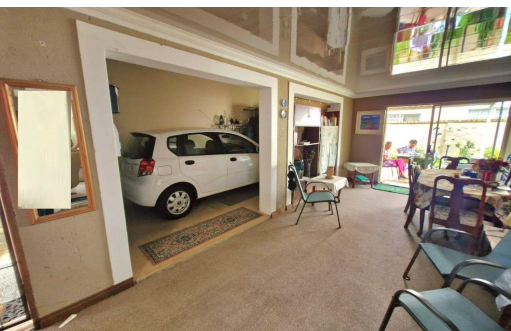

2

2

1

R1,270,000

Townhouse For Sale in Annlin

BEDROOMS	2	GARAGES	1
BATHROOMS	2	PARKINGS	2
KITCHENS	1	FLATLETS	-
LOUNGES	1	DOMESTIC ACCOM.	-
DINING ROOMS	1		
STUDIES	-		

RATES R701 pm (Estimated)
LEVY R2,467 pm