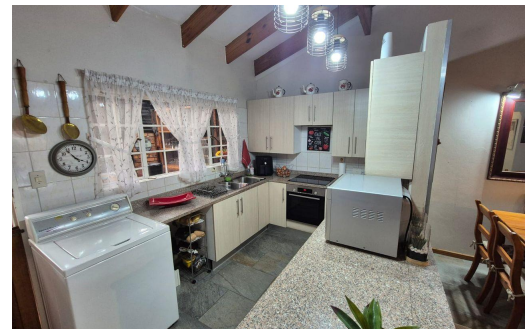

R1,260,000

Townhouse For Sale in Montana Park

FLOOR SIZE	125m²	GARAGES	2
LAND SIZE	350m²	PARKINGS	-
BEDROOMS	2	FLATLETS	-
BATHROOMS	2	DOMESTIC ACCOM.	-
KITCHENS	1	PETS ALLOWED	Yes
LOUNGES	1		
DINING ROOMS	1		
STUDIES	-		

RATES R740 pm (Estimated)
LEVY R2,500 pm

Amanda Pretorius
0835547177
amanda@propertylegends.co.za