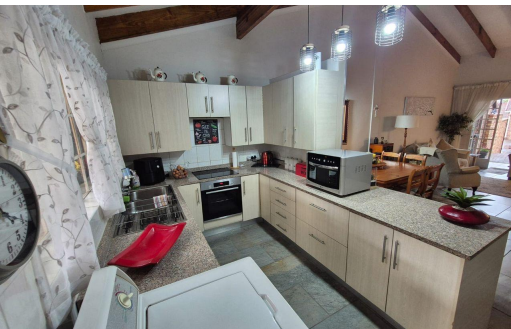

R1,260,000

Townhouse For Sale in Montana Park

FLOOR SIZE	125m²	GARAGES	2
LAND SIZE	350m²	PARKINGS	-
BEDROOMS	2	FLATLETS	-
BATHROOMS	2	DOMESTIC ACCOM.	-
KITCHENS	1	PETS ALLOWED	Yes
LOUNGES	1		
DINING ROOMS	1		
STUDIES	-		

RATES R740 pm (Estimated)
LEVY R2,500 pm

Amanda Pretorius
0835547177
amanda@propertylegends.co.za