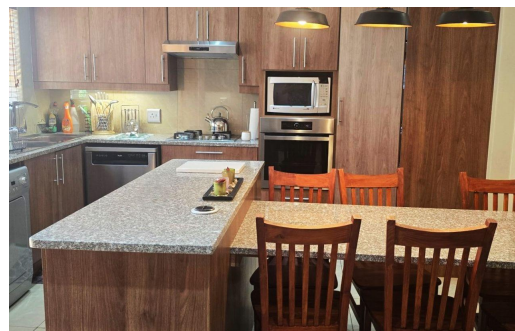

 3
 2
 -

R1,380,000 Townhouse For Sale in Annlin

FLOOR SIZE	136m ²	GARAGES	-
LAND SIZE	500m ²	PARKINGS	4
BEDROOMS	3	FLATLETS	-
BATHROOMS	2	DOMESTIC ACCOM.	-
KITCHENS	1	POOL	Yes
LOUNGES	1	PETS ALLOWED	Yes
DINING ROOMS	1		
STUDIES	-		