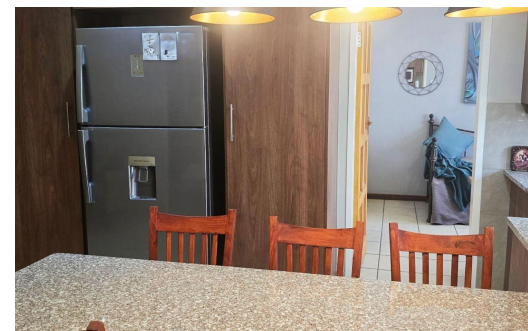

 3
 2
 -

R1,380,000 Townhouse For Sale in Annlin

FLOOR SIZE	136m ²	GARAGES	-
LAND SIZE	500m ²	PARKINGS	4
BEDROOMS	3	FLATLETS	-
BATHROOMS	2	DOMESTIC ACCOM.	-
KITCHENS	1	POOL	Yes
LOUNGES	1	PETS ALLOWED	Yes
DINING ROOMS	1		
STUDIES	-		