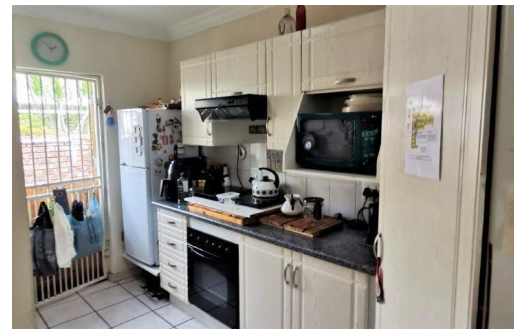

 2
 1
 1

R900,000

Retirement Unit For Sale in Ninapark

| | | | |
|---------------------|---------------------|------------------------|---|
| FLOOR SIZE | 91m ² | GARAGES | 1 |
| LAND SIZE | 1,234m ² | PARKINGS | 1 |
| BEDROOMS | 2 | FLATLETS | - |
| BATHROOMS | 1 | DOMESTIC ACCOM. | - |
| KITCHENS | 1 | | |
| LOUNGES | 1 | | |
| DINING ROOMS | 1 | | |
| STUDIES | - | | |