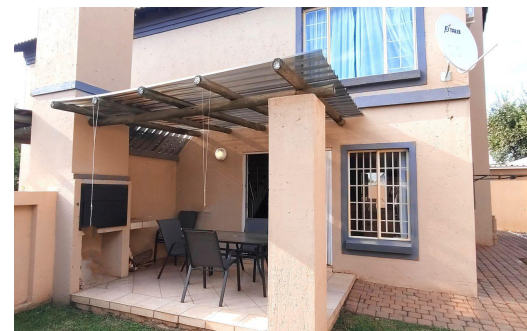

2

1.5

1

R995,000

Townhouse For Sale in Annlin

FLOOR SIZE	124m ²	GARAGES	1
LAND SIZE	13,560m ²	PARKINGS	1
BEDROOMS	2	FLATLETS	-
BATHROOMS	1.5	DOMESTIC ACCOM.	-
KITCHENS	1	PETS ALLOWED	Yes
LOUNGES	1		
DINING ROOMS	1		
STUDIES	-		