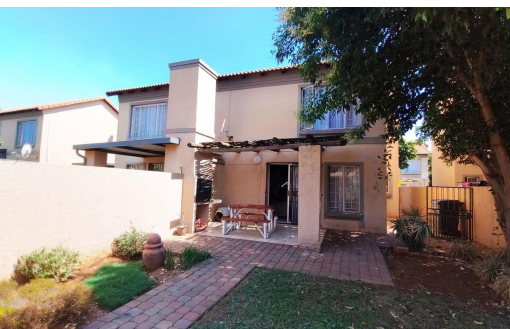

2

1.5

1

R950,000

Townhouse For Sale in Annlin

FLOOR SIZE	124m ²	GARAGES	1
LAND SIZE	40,591m ²	PARKINGS	1
BEDROOMS	2	FLATLETS	-
BATHROOMS	1.5	DOMESTIC ACCOM.	-
KITCHENS	1	PETS ALLOWED	Yes
LOUNGES	1		
DINING ROOMS	1		
STUDIES	-		