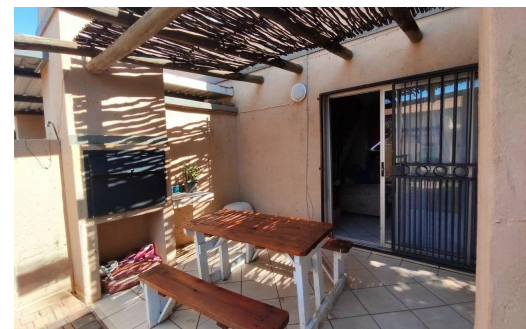

2

1.5

1

R950,000

Townhouse For Sale in Annlin

FLOOR SIZE	124m ²	GARAGES	1
LAND SIZE	40,591m ²	PARKINGS	1
BEDROOMS	2	FLATLETS	-
BATHROOMS	1.5	DOMESTIC ACCOM.	-
KITCHENS	1	PETS ALLOWED	Yes
LOUNGES	1		
DINING ROOMS	1		
STUDIES	-		