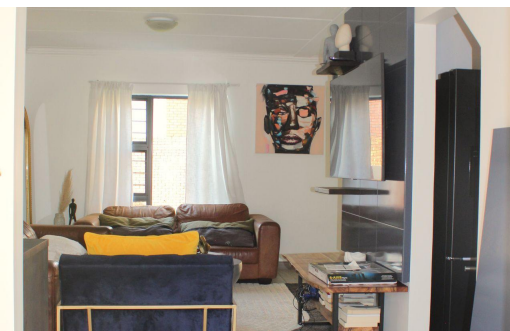

 3

 2.5

 -

R1,650,000

Duplex For Sale in Amberfield

FLOOR SIZE	105m ²	GARAGES	-
LAND SIZE	64,771m ²	PARKINGS	2
BEDROOMS	3	FLATLETS	-
BATHROOMS	2.5	DOMESTIC ACCOM.	-
KITCHENS	1	POOL	Yes
LOUNGES	1	PETS ALLOWED	Yes
DINING ROOMS	1		
STUDIES	-		