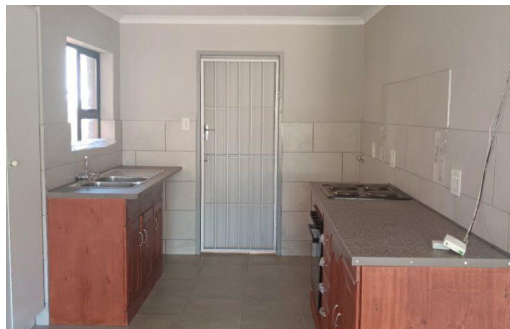

 2

 1

 -

R960,000

Sectional Title For Sale in Theresapark

FLOOR SIZE	90m ²	GARAGES	-
LAND SIZE	201m ²	PARKINGS	2
BEDROOMS	2	FLATLETS	-
BATHROOMS	1	DOMESTIC ACCOM.	-
KITCHENS	1	PETS ALLOWED	Yes
LOUNGES	1		
DINING ROOMS	-		
STUDIES	-		