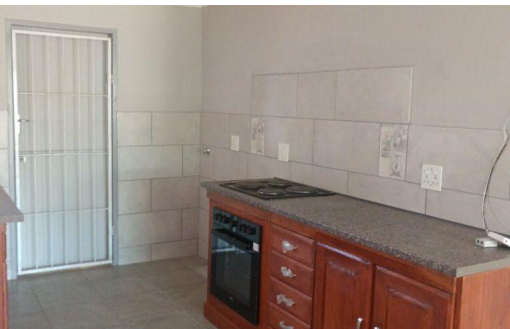

 2

 1

 -

R960,000

Sectional Title For Sale in Theresapark

FLOOR SIZE	90m ²	GARAGES	-
LAND SIZE	201m ²	PARKINGS	2
BEDROOMS	2	FLATLETS	-
BATHROOMS	1	DOMESTIC ACCOM.	-
KITCHENS	1	PETS ALLOWED	Yes
LOUNGES	1		
DINING ROOMS	-		
STUDIES	-		