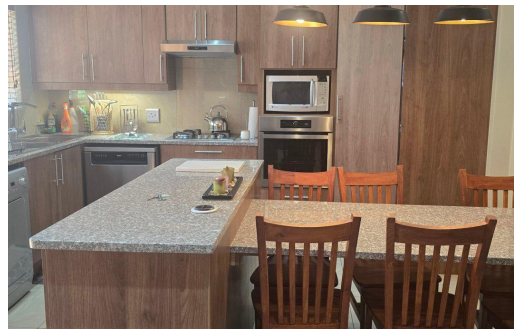

3

2

-

R1,380,000

House For Sale in Annlin

LAND SIZE 281m²
BEDROOMS 3
BATHROOMS 2
KITCHENS 1
LOUNGES 1
DINING ROOMS 1
STUDIES -

GARAGES -
PARKINGS 3
FLATLETS -
DOMESTIC ACCOM. -
POOL Yes
PETS ALLOWED Yes

Lindy Nel
 0836340044
lindy@propertylaunch.co.za