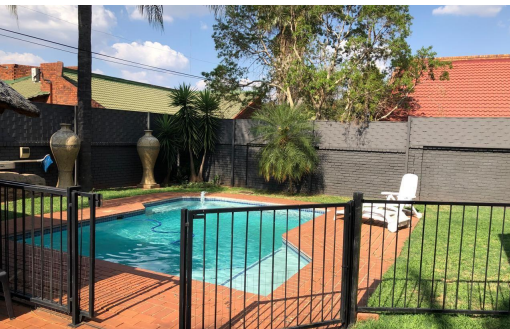

5

3

2

R3,600,000

House For Sale in Montana Park

FLOOR SIZE	450m ²	GARAGES	2
LAND SIZE	1,053m ²	PARKINGS	2
BEDROOMS	5	FLATLETS	1
BATHROOMS	3	DOMESTIC ACCOM.	1
KITCHENS	1	POOL	Yes
LOUNGES	1	PETS ALLOWED	Yes
DINING ROOMS	1		
STUDIES	1		