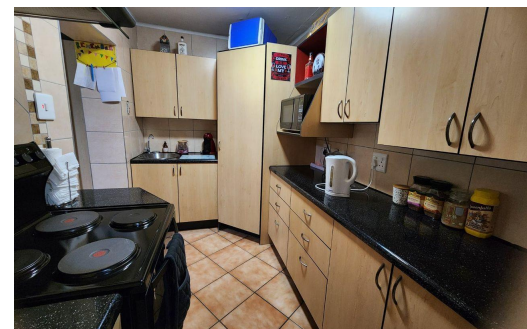

R930,000

Duplex For Sale in Pretoria North

FLOOR SIZE	99m²	GARAGES	2
LAND SIZE	200m²	PARKINGS	2
BEDROOMS	3	FLATLETS	-
BATHROOMS	1	DOMESTIC ACCOM.	-
KITCHENS	1	PETS ALLOWED	Yes
LOUNGES	1		
DINING ROOMS	1		
STUDIES	-		

RATES R407 pm (Estimated)
LEVY R2,013 pm

Sanet Oosthuizen
0721586115
sanetl@propertylegends.co.za