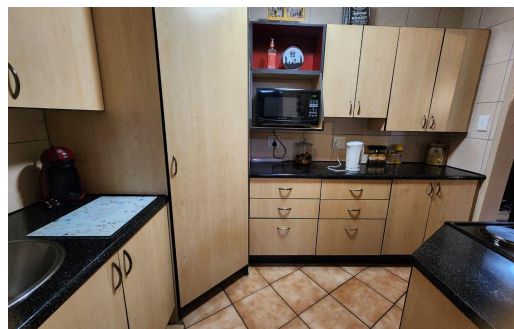

R930,000

Duplex For Sale in Pretoria North

FLOOR SIZE	99m²	GARAGES	2
LAND SIZE	200m²	PARKINGS	2
BEDROOMS	3	FLATLETS	-
BATHROOMS	1	DOMESTIC ACCOM.	-
KITCHENS	1	PETS ALLOWED	Yes
LOUNGES	1		
DINING ROOMS	1		
STUDIES	-		

RATES R407 pm (Estimated)
LEVY R2,013 pm

Sanet Oosthuizen
0721586115
sanetl@propertylegends.co.za