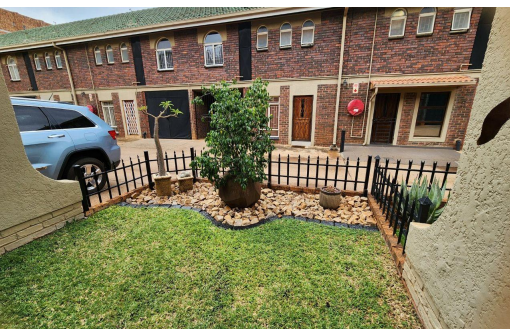

R930,000

Duplex For Sale in Pretoria North

FLOOR SIZE	99m²	GARAGES	2
LAND SIZE	200m²	PARKINGS	2
BEDROOMS	3	FLATLETS	-
BATHROOMS	1	DOMESTIC ACCOM.	-
KITCHENS	1	PETS ALLOWED	Yes
LOUNGES	1		
DINING ROOMS	1		
STUDIES	-		

RATES R407 pm (Estimated)
LEVY R2,013 pm

Sanet Oosthuizen
0721586115
sanetl@propertylegends.co.za