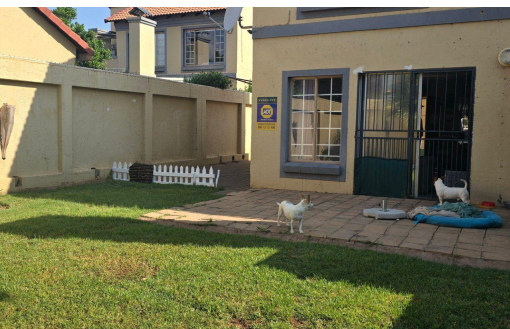

 2

 1.5

 1

R895,000

Townhouse For Sale in Annlin

BEDROOMS	2	GARAGES	1
BATHROOMS	1.5	PARKINGS	1
KITCHENS	1	FLATLETS	-
LOUNGES	1	DOMESTIC ACCOM.	-
DINING ROOMS	1	PETS ALLOWED	Yes
STUDIES	-		

RATES R1 pm (Estimated)
LEVY R1 pm