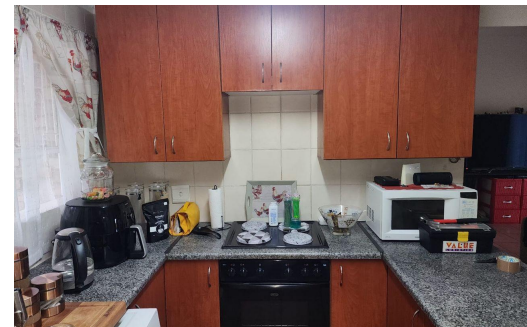

2

1

1

R1,100,000

House For Sale in Montana

LAND SIZE	304m ²	GARAGES	1
BEDROOMS	2	PARKINGS	-
BATHROOMS	1	FLATLETS	-
KITCHENS	1	DOMESTIC ACCOM.	-
LOUNGES	1	PETS ALLOWED	Yes
DINING ROOMS	-		
STUDIES	-		

RATES R400 pm (Estimated)
LEVY R1,100 pm