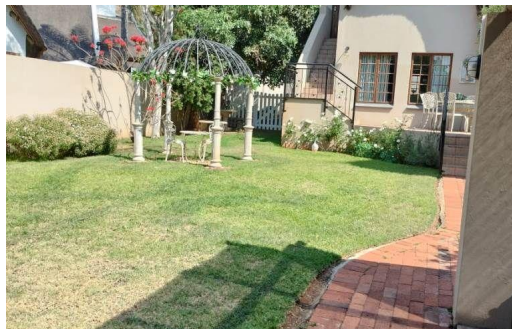

 3

 2

 1

R1,660,000

Duet For Sale in Ninapark

FLOOR SIZE	237m ²	GARAGES	1
LAND SIZE	600m ²	PARKINGS	2
BEDROOMS	3	FLATLETS	-
BATHROOMS	2	DOMESTIC ACCOM.	1
KITCHENS	1	PETS ALLOWED	Yes
LOUNGES	2		
DINING ROOMS	1		
STUDIES	1		